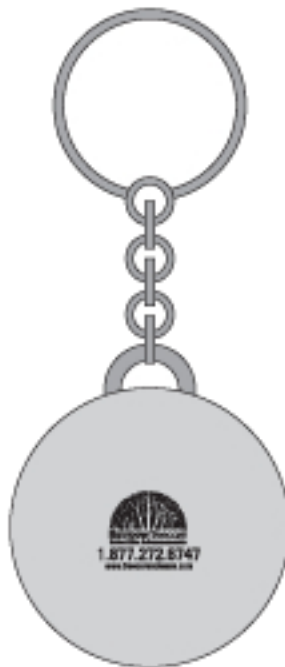

COLOR: SILVER IMPRINT COLOR: BLACK

This order is placed on hold and will be released to production after receiving this return Fax authorizing approval.
Please respond no later than 24 hours to insure your order ships as scheduled. Thank you in advance for your prompt response.

THE PURPOSE OF THIS ART PROOF IS ONLY TO SHOW LAYOUT, SPELLING AND SIZE. IMPRINT AREA DOTTED LINES ARE FPO.
THE FINISHED PRODUCT AND IMPRINT COLOR MAY VARY.

* Please sign and check all appropriate boxes. If a new proof is needed, there is an additional charge of $12.00.

☐ PROOF APPROVED ☐ PROOF APPROVED WITH CHANGES NOTED ☐ PROOF NOT APPROVED ☐ NEW PROOF NEEDED ☐ OTHER*

AUTHORIZED BY: _____

*SPECIAL INSTRUCTIONS: _____

REQUESTED