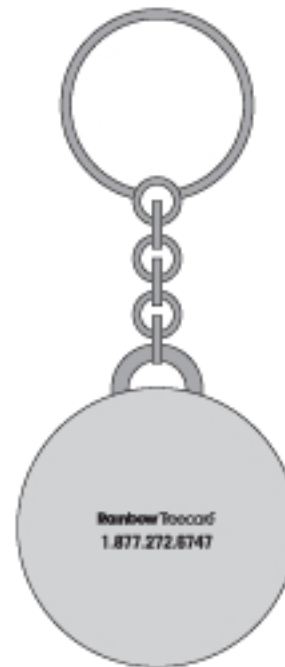

SUGGESTED

**TAGLINE & ART FOR REQUESTED LAYOUT WILL FILL IN.
SEE SUGGESTED FOR OPTION. PLEASE ADVISE**

Mini Magic Answer Ball Key Holder
Imprint Area: 5/8" Diameter