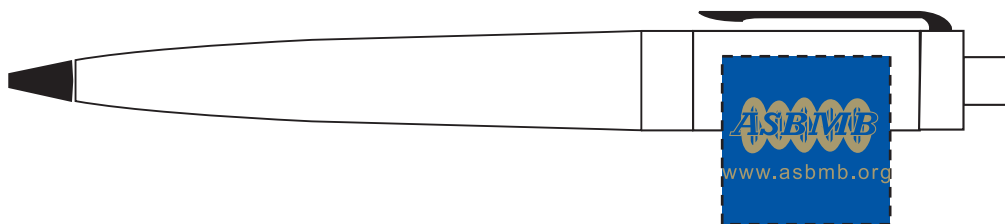

# 9500 AURORA LIGHT UP PEN

Option 1

Option 2

Option 1

Option 2

**ENLARGED 200% FOR PROOFING**

**This is for proofing and text accuracy only!**

Pen drawing is not to scale.  
Position of imprint is only approximate.