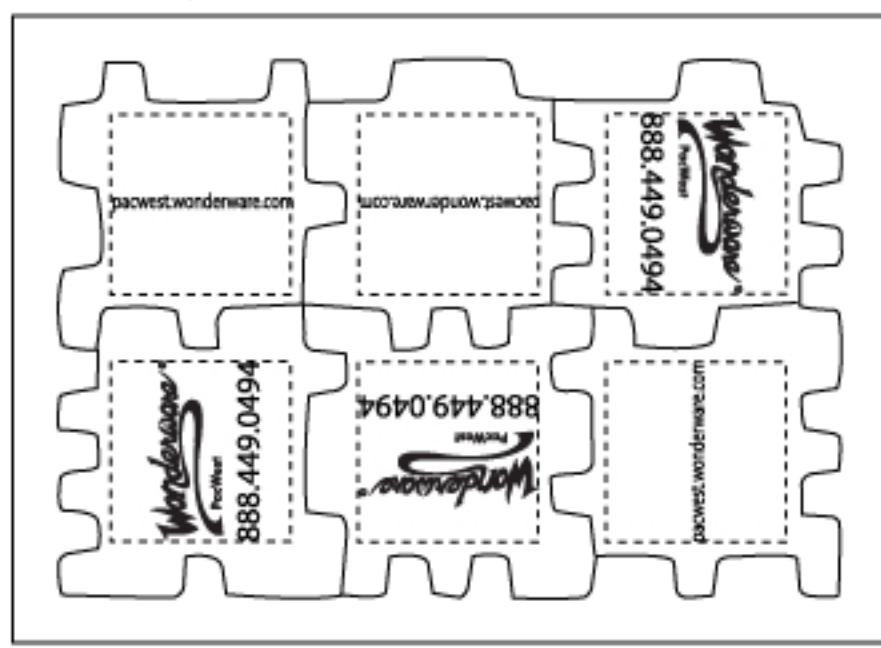

PUZZLE CUBE ART & PRODUCT PROOF **PO#** 107380WIL

- Review this form very carefully, Your signature releases us from any liability with regard to this imprint. This is also a final opportunity for you to review PO quantity, product color(s), imprint color and ship date.
- In order to ship by 8.31 we must have your approval by 8.23

On this job you have incurred <u> 2 </u> art proof(s). Art Proof charge (\$10 each after first 2) \$ <u> 0 </u>	Your typesetting /art charges so far are \$ <u> 0 </u>
--	--

IMPRINT The imprint window size is 15/16" x 15/16" on 6 puzzle pieces. The imprint windows are represented by dotted lines. **ONLY SIMPLE BOLD TEXT AND LOGOS PRINT ON THIS PRODUCT.** Fine detail will not reproduce due to the porous substrate.