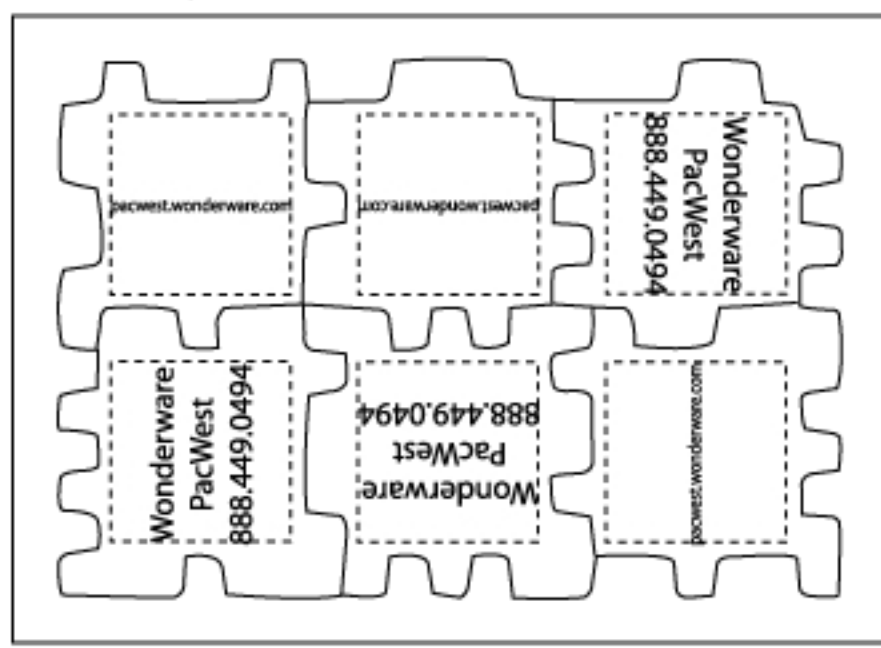

PUZZLE CUBE ART & PRODUCT PROOF **PO#** 107380WIL

- Review this form very carefully, Your signature releases us from any liability with regard to this imprint. This is also a final opportunity for you to review PO quantity, product color(s), imprint color and ship date.
- In order to ship by 8.31 we must have your approval by 8.23

On this job you have incurred <u>1</u> art proof(s). Art Proof charge (\$10 each after first 2) \$ <u>0</u>	Your typesetting /art charges so far are \$ <u>0</u>
--	--

IMPRINT The imprint window size is 15/16" x 15/16" on 6 puzzle pieces. The imprint windows are represented by dotted lines. **ONLY SIMPLE BOLD TEXT AND LOGOS PRINT ON THIS PRODUCT.** Fine detail will not reproduce due to the porous substrate.