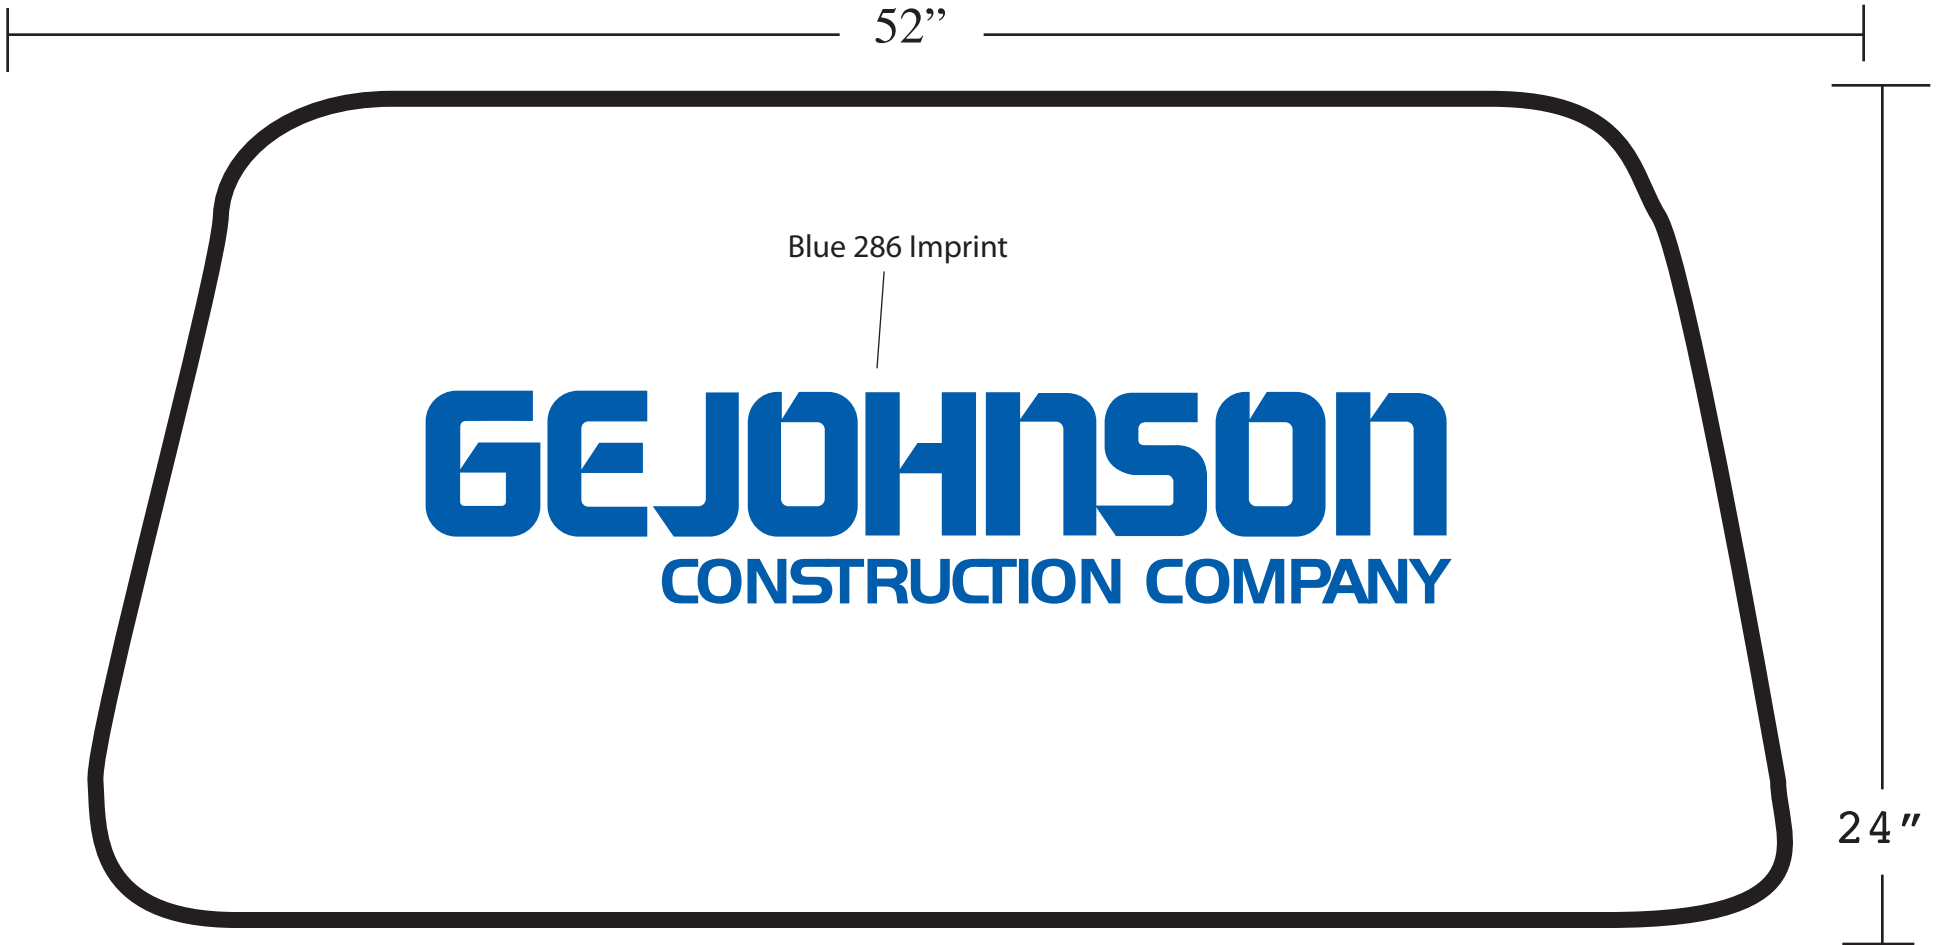

Single panel MYLAR sunshade
Style #20688
Max imprint area: 34" x 13"
Item color: Silver and Black trim

SO# 708030
PO# 107327WIL
250 pieces

X _____ Date: _____
Please sign for approval.