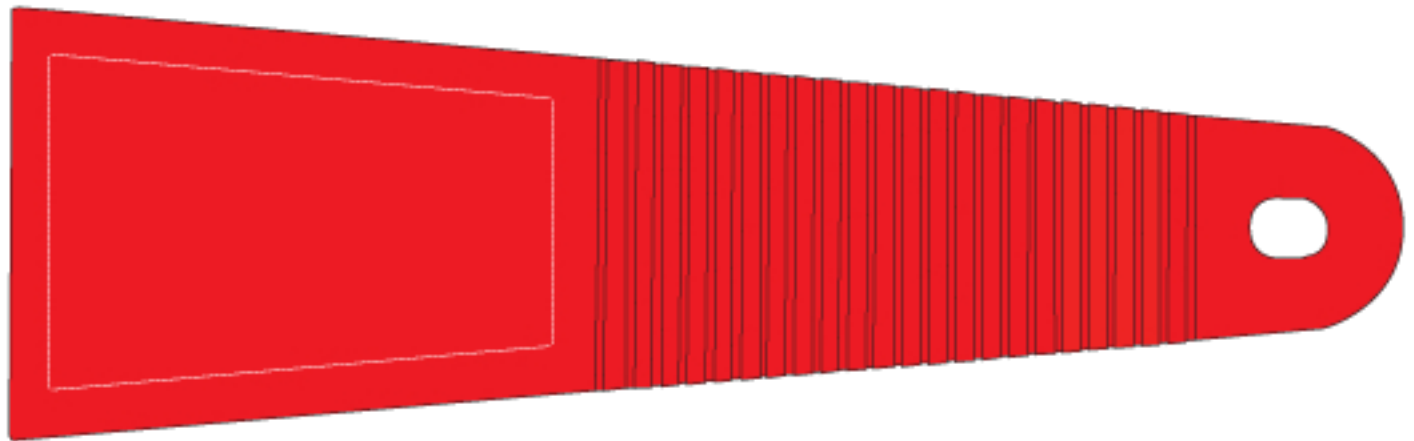

- 10" Heavy Duty Ice Scraper

Purchase Order #: 107225WIL

Template Shown at 100%

Border Does Not Print

Grip Side Imprint Area 2⁵/₈" x 1³/₄" to 1¹/₄"

Flat Side Imprint Area 5¹/₂" x 1³/₄" to 3⁴/₄"

Handle Color(s): RED

Blade Color(s): CLEAR

Imprint Color(s): BLACK

NOTE: Artwork was sized to fit our imprint area. Industry standard allows 1/16" movement in any direction

Quantity: 250

FACTORY IND	SALESMAN # 808
----------------	-------------------