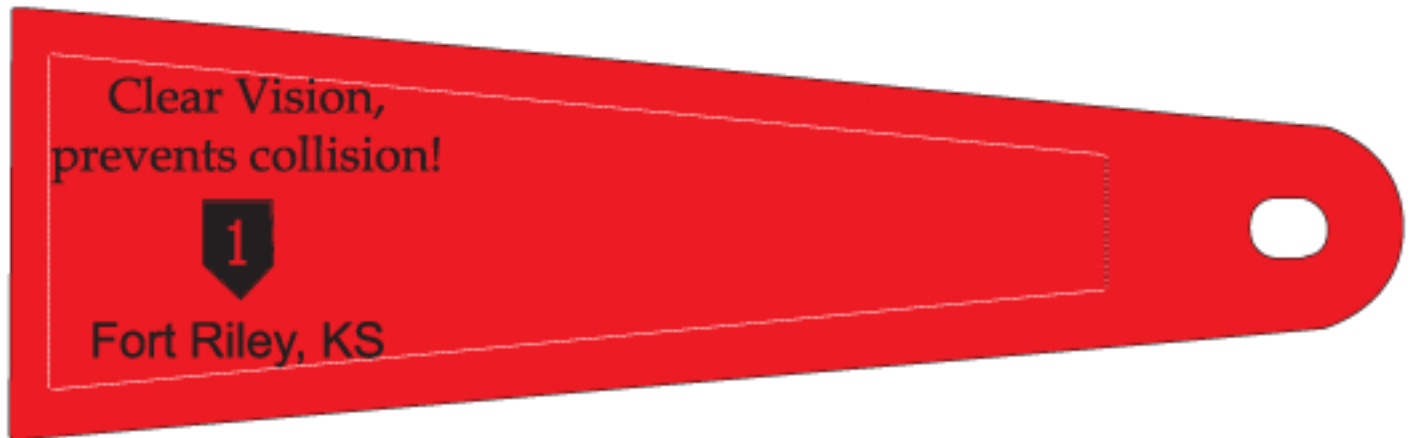

- 10" Heavy Duty Ice Scraper

Purchase Order #: 107225WIL

Template Shown at 100%

Border Does Not Print

Grip Side Imprint Area 2⁵/₈" x 1³/₄" to 1¹/₄"

Flat Side Imprint Area 5¹/₂" x 1³/₄" to 3⁴/₄"

Handle Color(s): RED

Blade Color(s): CLEAR

Imprint Color(s): BLACK

NOTE: Artwork was sized to fit our imprint area. Industry standard allows 1/16" movement in any direction

Quantity: 250

FACTORY IND	SALESMAN # 808
----------------	-------------------