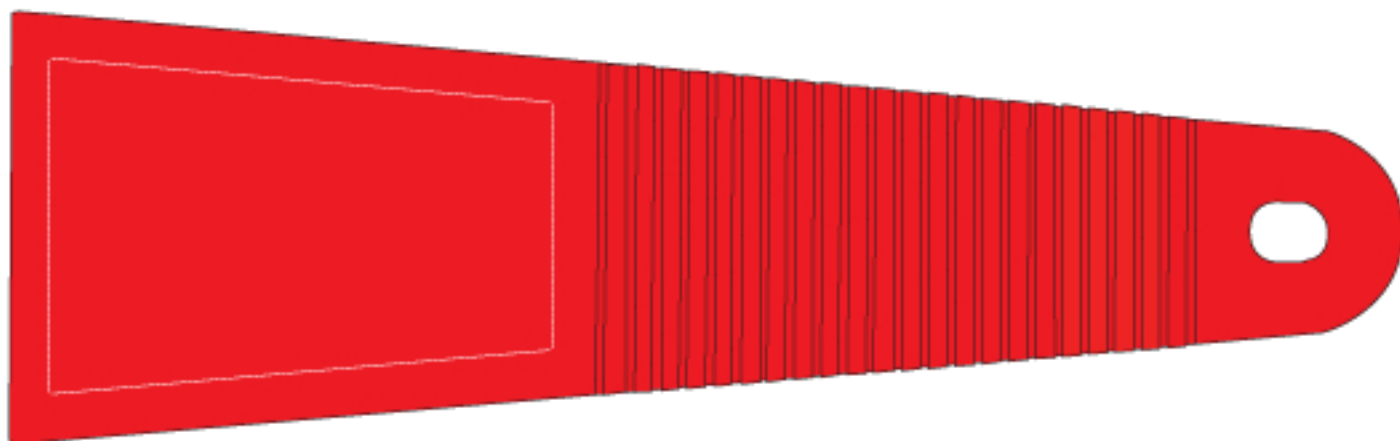

10" Heavy Duty Ice Scraper

Purchase Order #: 107225WIL

Template Shown at 100%

Border Does Not Print

Grip Side Imprint Area 2⁵/₈" x 1³/₄" to 1¹/₄"

Flat Side Imprint Area 5¹/₂" x 1³/₄" to 3⁴/₄"

Handle Color(s): RED

Blade Color(s): CLEAR

Imprint Color(s): BLACK

NOTE: Artwork was sized to fit our
imprint area. Industry standard allows
1/16" movement in any direction

Quantity: 250

FACTORY IND	SALESMAN # 808
----------------	-------------------