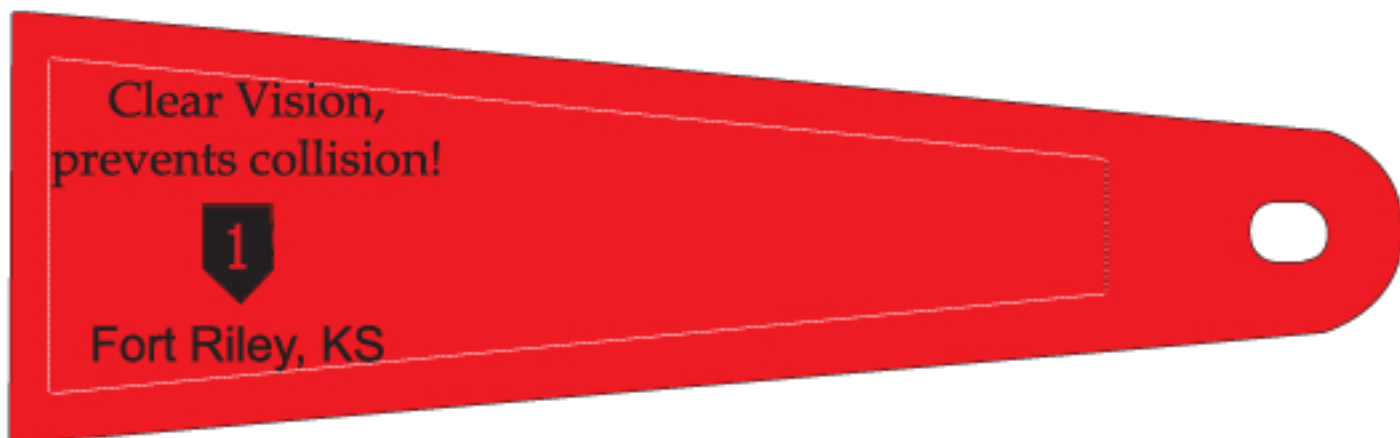

10" Heavy Duty Ice Scraper

Purchase Order #: 107225WIL

Template Shown at 100%

Border Does Not Print

Grip Side Imprint Area 2⁵/₈" x 1³/₄" to 1¹/₄"

Flat Side Imprint Area 5¹/₂" x 1³/₄" to 3⁴/₄"

Handle Color(s): RED

Blade Color(s): CLEAR

Imprint Color(s): BLACK

NOTE: Artwork was sized to fit our
imprint area. Industry standard allows
1/16" movement in any direction

Quantity: 250

FACTORY IND	SALESMAN # 808
----------------	-------------------