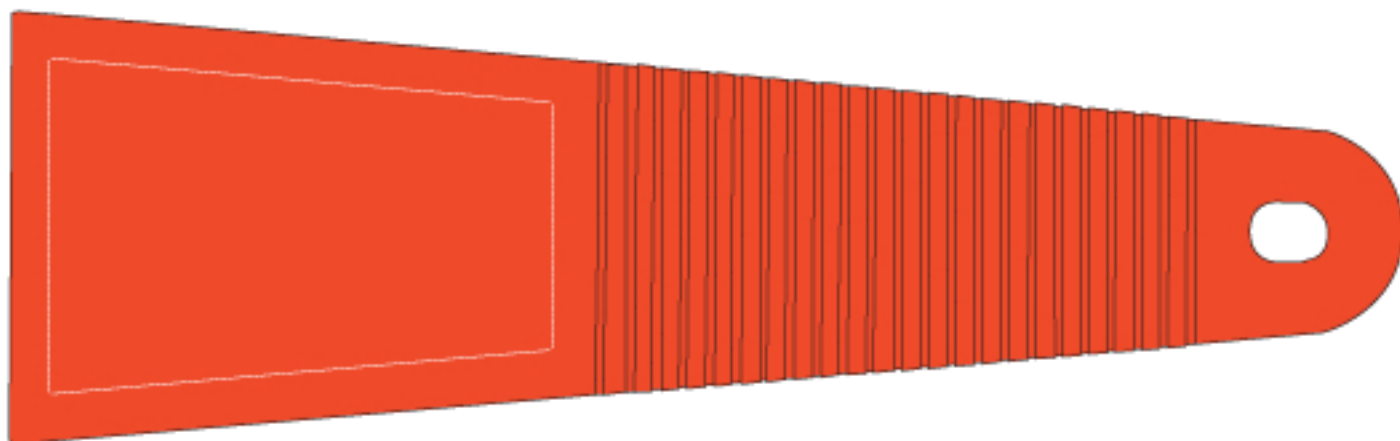

10" Heavy Duty Ice Scraper

Purchase Order #: 107225WIL

Template Shown at 100%

Border Does Not Print

Grip Side Imprint Area 2⁵/₈" x 1³/₄" to 1¹/₄"

Flat Side Imprint Area 5¹/₂" x 1³/₄" to 3⁴/₄"

Handle Color(s): RED

Blade Color(s): CLEAR

Imprint Color(s): BLACK

NOTE: Artwork was sized to fit our imprint area. Industry standard allows 1/16" movement in any direction

Quantity: 250

ART NOTES:

Empty box for art notes.