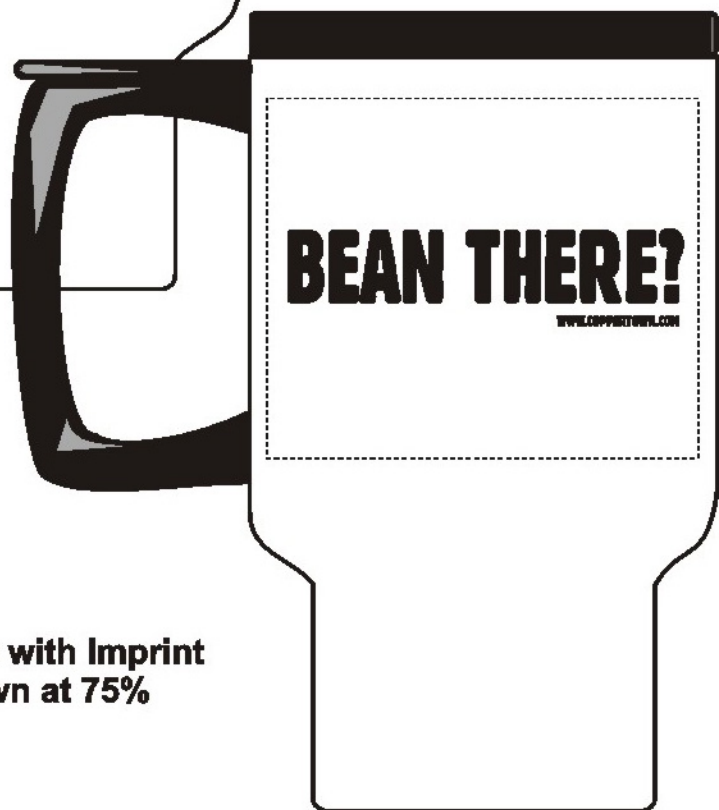

Dotted line shows **MAXIMUM** imprint area and *does not print.*

Art shown here at
100% of actual size

BEAN THERE?
WWW.COPPERTOWN.COM

Side 1

Product with Imprint
shown at 75%

Side 2