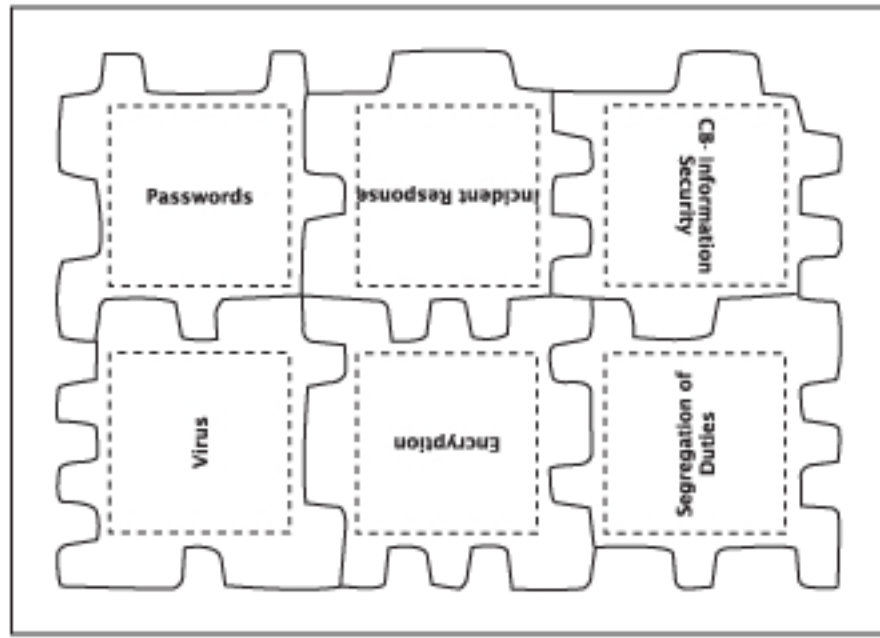

PUZZLE CUBE ART & PRODUCT PROOF   **PO#** 106900WIL

- Review this form very carefully, sign at bottom Your signature releases us from any liability with regard to this imprint. This is also a final opportunity for you to review PO quantity, product color(s), imprint color and ship date.
- In order to ship by 07.17 we must have your approval by 07.09

On this job you have incurred <u> 1 </u> art proof(s). Art Proof charge ($10 each after first 2) $ <u> 0 </u>	Your typesetting /art charges so far are $ <u> 0 </u>

IMPRINT   The imprint window size is 15/16" x 15/16" on 6 puzzle pieces. The imprint windows are represented by dotted lines. **ONLY SIMPLE BOLD TEXT AND LOGOS PRINT ON THIS PRODUCT.** Fine detail will not reproduce due to the porous substrate.

Note: Stacked "CB- Information Security" & "Segregation of Duties" for better imprint result.

ORDER DETAILS

QUANTITY	COLOR	IMPRINT COLOR
1000	BLUE	WHITE
	GREEN	
	ORANGE	
	PURPLE	
	RED	
	YELLOW	

Encryption

WHEN PUZZLE IS PUT TOGETHER THIS WILL BE THE LAYOUT

CB- Information Security

Passwords

Virus

Segregation of Duties

Incident Response

Note: Art scaled down to 80%.

X _____
Signature Approval (Your signature releases us from liability with this imprint.)