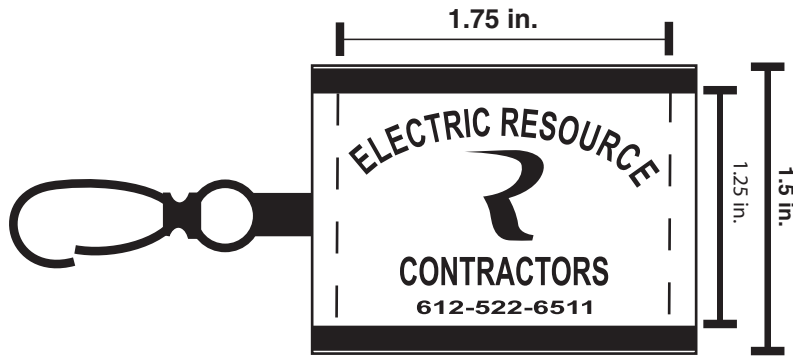

Custom Lip Leash Template

- -Advise small copy will not print legibly at this size. All copy must be a minimum of 3/32" high to print. Suggest resize.

ITEM #: lip balm leash

FILE NAME: Electric

DATE: 6.21.06