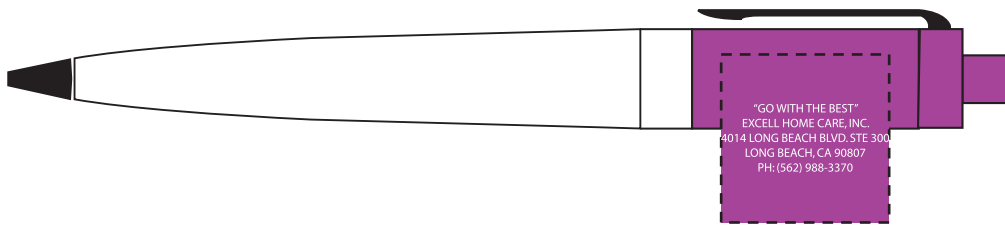

9100 Flash Pen

new 7/8" square

ENLARGED 200% FOR PROOFING

This is for proofing and text accuracy only!

Pen drawing is not to scale.
Position of imprint is only approximate.