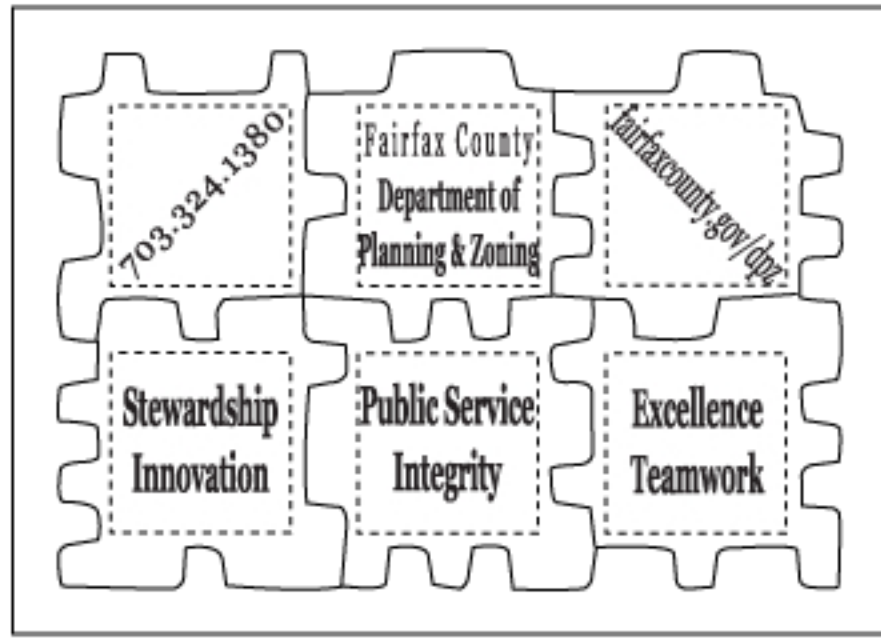

PUZZLE CUBE ART & PRODUCT PROOF **PO#** 106448WIL

- Review this form very carefully, Your signature releases us from any liability with regard to this imprint. This is also a final opportunity for you to review PO quantity, product color(s), imprint color and ship date.
- In order to ship by 5.18 we must have your approval by 5.10

On this job you have incurred <u> 1 </u> art proof(s). Art Proof charge (\$10 each after first 2) \$ <u> 0 </u>	Your typesetting /art charges so far are \$ <u> 0 </u>
--	--

IMPRINT The imprint window size is 15/16" x 15/16" on 6 puzzle pieces. The imprint windows are represented by dotted lines. **ONLY SIMPLE BOLD TEXT AND LOGOS PRINT ON THIS PRODUCT.** Fine detail will not reproduce due to the porous substrate.